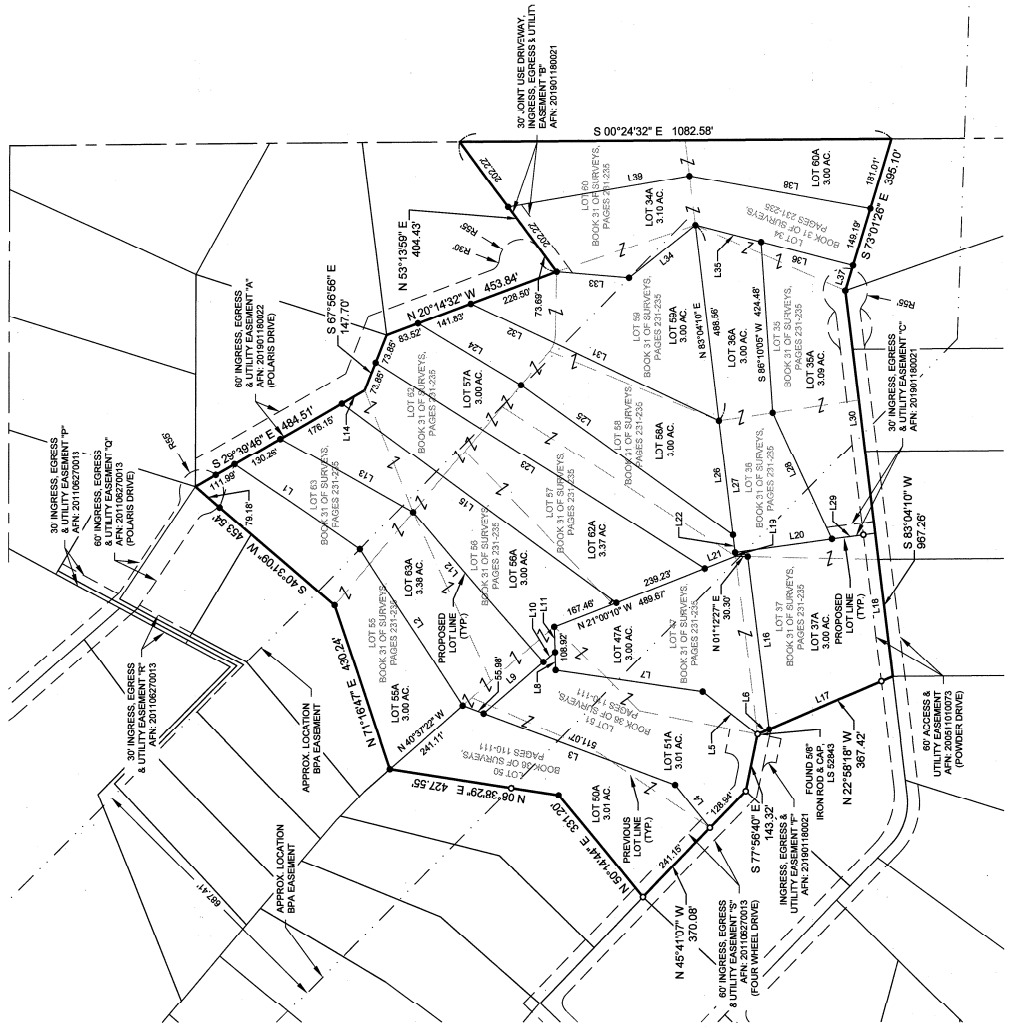

RECORD OF SURVEY
 A PTN OF THE E 1/2 OF THE SW 1/4 & A PTN OF THE W 1/2 OF THE SE 1/4 OF SECTION 3,
 TOWNSHIP 19 NORTH, RANGE 14 EAST, W.M.,
 KITTITAS COUNTY, WASHINGTON

IMPROVEMENT DETAIL
 1"=200'

SURVEYOR'S CERTIFICATE
 THIS MAP CORRECTLY REPRESENTS A SURVEY MADE BY ME OR UNDER MY
 DIRECTION IN CONFORMANCE WITH THE REQUIREMENTS OF THE SURVEY
 RECORDING ACT AT THE REQUEST OF FRANK BAGLAND
 IN JAN 20 19 2019 DATE
DUSTIN L. PIERCE
 CERTIFICATE NO. 45503

BOUNDARY LINE ADJUSTMENT BL-18-00012
 PREPARED FOR
 FRANK BAGLAND
 A PORTION OF THE SOUTH 1/2 OF SECTION 3,
 TOWNSHIP 19 NORTH, RANGE 14 EAST, W.M.,
 KITTITAS COUNTY.

OWN BY	DATE	JOB NO.
G.W.	01/2019	011580-1
CHKD BY	SCALE	SHEET
D.L.P.	1"=200'	1 OF 2

- LEGEND**
- FOUND 1/2" IRON ROD & CAP, LS 18092, UNLESS OTHERWISE NOTED
 - SET 5/8" IRON ROD & CAP, LS 45503

RECORD OF SURVEY
A PIN OF THE E 1/2 OF THE SW 1/4 & A PIN OF THE SE 1/4 OF SECTION 3,
TOWNSHIP 19 NORTH, RANGE 14 EAST, W.M.,
KITITAS COUNTY, WASHINGTON

EXISTING LEGAL DESCRIPTIONS:

LEGAL DESCRIPTION PER CHICAGO TITLE INSURANCE COMPANY - POLICY NO. 72156-4630017
 PARCEL 51 OF THAT CERTAIN SURVEY AS RECORDED MAY 27, 2009, IN BOOK 38 OF SURVEYS, PAGES 110 AND 111, UNDER AUDITORS FILE NO. 200906270001, RECORDS OF KITITAS COUNTY, WASHINGTON, BEING A PORTION OF THE SOUTHWEST QUARTER OF SECTION 3, TOWNSHIP 19 NORTH, RANGE 14 EAST, W.M., IN THE COUNTY OF KITITAS, STATE OF WASHINGTON.