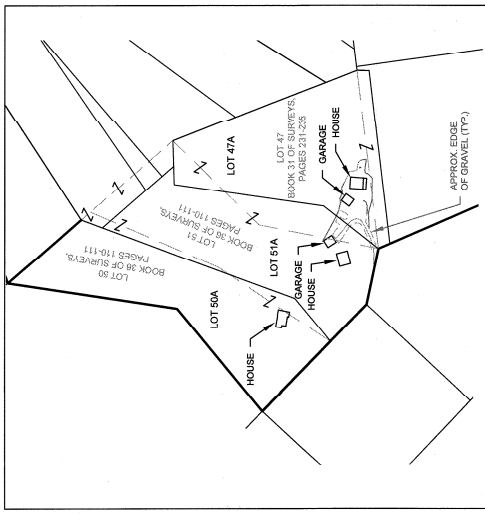

RECORD OF SURVEY
 A PTN OF THE E 1/2 OF THE SW 1/4 & A PTN OF THE W 1/2 OF THE SE 1/4 OF SECTION 3,
 TOWNSHIP 19 NORTH, RANGE 14 EAST, W.M.,
 KITTITAS COUNTY, WASHINGTON

IMPROVEMENT DETAIL
 1"=200'

SURVEYOR'S CERTIFICATE
 THIS MAP CORRECTLY REPRESENTS A SURVEY MADE BY ME OR UNDER MY
 DIRECTION IN CONFORMANCE WITH THE REQUIREMENTS OF THE SURVEY
 RECORDING ACT AT THE REQUEST OF FRANK BAGLAND
 IN JAN 20 19 2019 DATE
DUSTIN L. PIERCE
 CERTIFICATE NO. 45503

BOUNDARY LINE ADJUSTMENT BL-18-00012
 PREPARED FOR
 FRANK BAGLAND
 A PORTION OF THE SOUTH 1/2 OF SECTION 3,
 TOWNSHIP 19 NORTH, RANGE 14 EAST, W.M.,
 KITTITAS COUNTY.

OWN BY	DATE	JOB NO.
G.W.	01/2019	011580-1
CHKD BY	SCALE	SHEET
D.L.P.	1"=200'	1 OF 2

- LEGEND**
- FOUND 1/2" IRON ROD & CAP, LS 18092, UNLESS OTHERWISE NOTED
 - SET 5/8" IRON ROD & CAP, LS 45503

RECORD OF SURVEY
A PIN OF THE E 1/2 OF THE SW 1/4 & A PIN OF THE SE 1/4 OF SECTION 3,
TOWNSHIP 19 NORTH, RANGE 14 EAST, W.M.,
KITITAS COUNTY, WASHINGTON

EXISTING LEGAL DESCRIPTIONS:

LEGAL DESCRIPTION PER CHICAGO TITLE INSURANCE COMPANY - POLICY NO. 72156-4630017
 PARCEL 51 OF THAT CERTAIN SURVEY AS RECORDED MAY 27, 2009, IN BOOK 38 OF SURVEYS, PAGES 110 AND 111, UNDER AUDITORS FILE NO. 200906270001, RECORDS OF KITITAS COUNTY, WASHINGTON, BEING A PORTION OF THE SOUTHWEST QUARTER OF SECTION 3, TOWNSHIP 19 NORTH, RANGE 14 EAST, W.M., IN THE COUNTY OF KITITAS, STATE OF WASHINGTON.